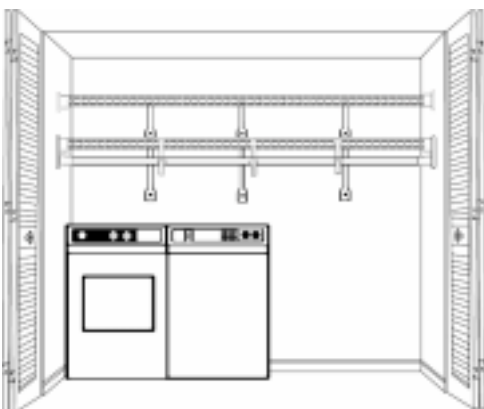

Call for a Custom Design!

(519) 471-6925

Designer Closets  
Creative Storage Solutions

Double Hang Reach-In

Single/Double Hang  
with Shoe Rack

Single/Double Hang with  
Center Stack and Shoe Rack

Standard Walk-In

Deluxe Walk-In

His and Hers Walk-In

Laundry Area

Garage Area

Pantry Area

Custom  
Design

Professional  
Installation

204 STRONACH CRESCENT LONDON ONTARIO N5V 3A1  
TEL: (519) 471-6925 FAX: (519) 471-8084