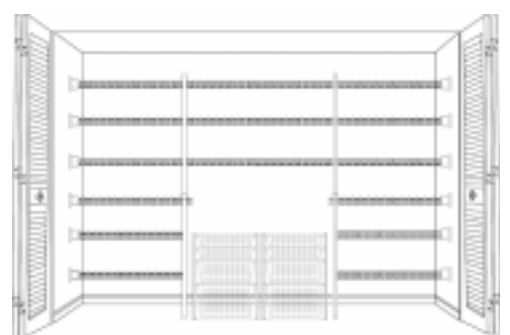

Call for a Custom Design!

(519) 471-6925

Designer Closets  
Creative Storage Solutions

Double Hang Reach-In

Single/Double Hang  
with Shoe Rack

Single/Double Hang with  
Center Stack and Shoe Rack

Standard Walk-In

Deluxe Walk-In

His and Hers Walk-In

Laundry Area

Garage Area

Pantry Area

Custom  
Design

Professional  
Installation

204 STRONACH CRESCENT LONDON ONTARIO N5V 3A1  
TEL: (519) 471-6925 FAX: (519) 471-8084