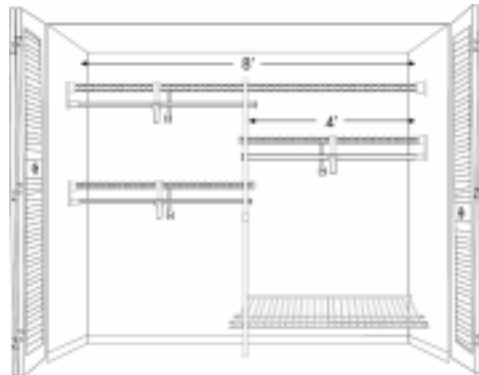

Call for a Custom Design!

(519) 471-6925

Designer Closets  
Creative Storage Solutions

Double Hang Reach-In

Single/Double Hang  
with Shoe Rack

Single/Double Hang with  
Center Stack and Shoe Rack

Standard Walk-In

Deluxe Walk-In

His and Hers Walk-In

Laundry Area

Garage Area

Pantry Area

Custom  
Design

Professional  
Installation

204 STRONACH CRESCENT LONDON ONTARIO N5V 3A1  
TEL: (519) 471-6925 FAX: (519) 471-8084