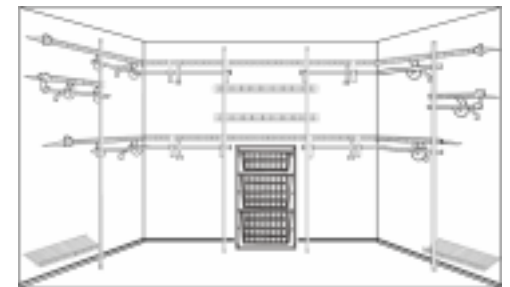

Call for a Custom Design!

(519) 471-6925

Designer Closets  
Creative Storage Solutions

Double Hang Reach-In

Single/Double Hang  
with Shoe Rack

Single/Double Hang with  
Center Stack and Shoe Rack

Standard Walk-In

Deluxe Walk-In

His and Hers Walk-In

Laundry Area

Garage Area

Pantry Area

Custom  
Design

Professional  
Installation

204 STRONACH CRESCENT LONDON ONTARIO N5V 3A1  
TEL: (519) 471-6925 FAX: (519) 471-8084