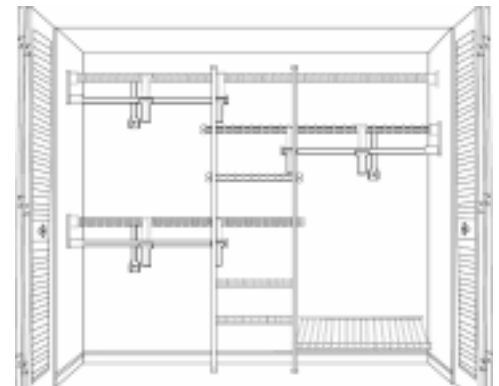

Call for a Custom Design!

(519) 471-6925

Designer Closets  
Creative Storage Solutions

Double Hang Reach-In

Single/Double Hang  
with Shoe Rack

Single/Double Hang with  
Center Stack and Shoe Rack

Standard Walk-In

Deluxe Walk-In

His and Hers Walk-In

Laundry Area

Garage Area

Pantry Area

Custom  
Design

Professional  
Installation

204 STRONACH CRESCENT LONDON ONTARIO N5V 3A1  
TEL: (519) 471-6925 FAX: (519) 471-8084