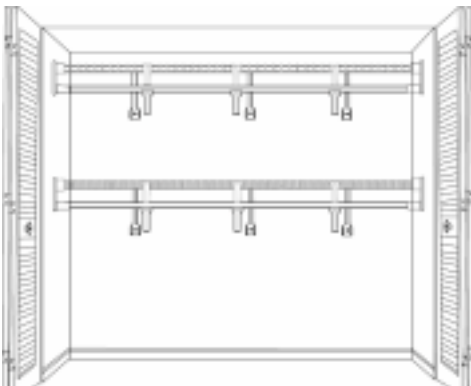

Call for a Custom Design!

(519) 471-6925

Designer Closets  
Creative Storage Solutions

Double Hang Reach-In

Single/Double Hang  
with Shoe Rack

Single/Double Hang with  
Center Stack and Shoe Rack

Standard Walk-In

Deluxe Walk-In

His and Hers Walk-In

Laundry Area

Garage Area

Pantry Area

Custom  
Design

Professional  
Installation

204 STRONACH CRESCENT LONDON ONTARIO N5V 3A1  
TEL: (519) 471-6925 FAX: (519) 471-8084